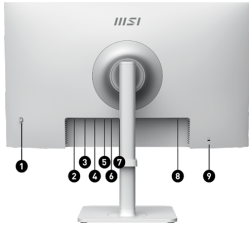

CARTON DIMENSION (W X D X H)	613.49 x 63.81 x 362.45 mm (24.15 x 2.51 x 14.27 inch)
WEIGHT (NW / GW)	6.4 kg (14.11 lbs) / 10.1 kg (22.27 lbs)
NOTE	HDMI™: 2560 x 1440 (Up to 144Hz) DisplayPort: 2560 x 1440 (Up to 144Hz) Type-C: 2560 x 1440 (Up to 144Hz) Delta-E (ΔE) ≤ 2 Support: HDMI CEC/ MSI Power Link, KVM 1.0, FW Update, PI App, M-Mate App; Non-Support: PIP/PBP
ACCESSORIES	1x HDMI Cable (2.0b), 1x Type-C Cable (3.2 Gen 1), 1x USB Type-B to A Cable (3.2 Gen 1), 1x Power Cord, 1x Quick Guide, 4x VESA Wall Mount Screw, Color Report

CONNECTIONS

1. 5-Way Navi-Key
2. 1x Headphone-out
3. 2x HDMI™ 2.0b (FHD@144Hz)
4. 1x DisplayPort 1.2a
5. 1x Type-C (DP alt.) w/ 65W PD
6. 1x USB 5Gbps Type-B
7. 2x USB 5Gbps Type-A
8. AC-in
9. Kensington-Lock