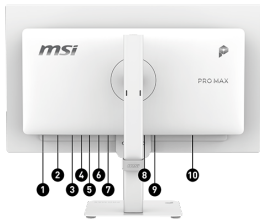

ADJUSTMENT (PIVOT)	-90° ~ 90°
CARTON DIMENSION (W X D X H)	810 x 142 x 478 mm (31.89 x 5.59 x 18.82 inch)
ADJUSTMENT (HEIGHT)	0 ~ 150 mm
WEIGHT (NW / GW)	7 kg (15.43 lbs) / 10.5 kg (23.15 lbs)
NOTE	HDMI™: 3840 x 2160 (Up to 120Hz) DisplayPort: 3840 x 2160 (Up to 120Hz) Type-C: 3840 x 2160 (Up to 120Hz) Delta-E (ΔE) ≤ 2 Support: HDMI CEC/ MSI Power Link, OLED Care 3.0, KVM 1.0, FW Update, PIP/PBP
ACCESSORIES	1x HDMI™ Cable (2.1), 1x DisplayPort Cable (1.4a), 1x Type-C Cable (3.2 Gen 2), 1x USB Type-B to A Cable (3.2 Gen 1), 1x Power Cord (C13), 1x Quick Guide, 4x VESA Wall Mount Screw, 1x VESA Plate, 4x VESA Plate Screw, 1x VESA Adapter Kit, 1x Cable Clip, 1x Fiber Cloth, Color Report

CONNECTIONS

1. Headphone-out
2. 2x HDMI™ 2.1 (UHD@120Hz)
3. DisplayPort 1.4a
4. Type-C (DP alt.) w/ 15W PD
5. Type-C (DP alt.) w/ 98W PD
6. USB 5Gbps Type-B
7. 2x USB 5Gbps Type-A
8. Kensington Lock
9. 2x USB 5Gbps Type-A
10. AC-in