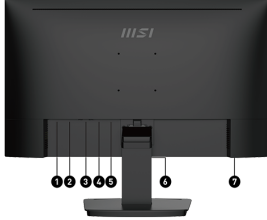

NOTE

HDMI™: 1920 x 1080 (Up to 100Hz)
DP: 1920 x 1080 (Up to 100Hz)
D-Sub (VGA): 1920 x 1080 (Up to 60Hz)
Adaptive Sync Support

CONNECTIONS

1. 1x DisplayPort (1.2a)
2. 1x HDMI™ 1.4b (FHD@100Hz)
3. 1x D-Sub (VGA)
4. 1x Line-in
5. 1x DC-in
6. 1x 5-way Navigator
7. 1x Kensington Lock