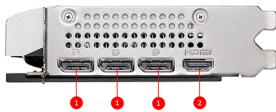

SPECIFICATIONS

Marketing Name	GeForce RTX™ 5060 Ti 8G VENTUS 2X OC PLUS
Memory	8GB GDDR7
Graphics Engine	NVIDIA® GeForce RTX™ 5060 Ti
Bus Standard	PCI Express® Gen 5 x16 (uses x8)
Memory Interface	128-bit
Core Clock Speed(MHz)	Extreme Performance: 2617 MHz (MSI Center) Boost: 2602 MHz
Memory Clock Speed(MHz)	28 Gbps
Maximum Displays	4
Output	DisplayPort x 3 (v2.1b) HDMI™ x 1 (As specified in HDMI™ 2.1b: up to 4K 480Hz or 8K 120Hz with DSC, Gaming VRR, HDR)
HDCP Support	Y
Power consumption (W)	180 W
Recommended Power Supply (W)	600 W
Digital Maximum Resolution	7680 x 4320
Power Connectors	8-pin x1
DirectX Version Support	12 Ultimate
OpenGL Version Support	4.6
Card Dimension(mm)	227 x 127 x 41 mm
Weight	573 g / 834 g

CONNECTIONS

1. DisplayPort
2. HDMI™

FEATURES

Dual Fan

Two fans and a huge heatsink ensure a cool and quiet experience for you.

STORMFORCE FAN

Seven fan blades, claw texturing, and a circular arc are designed for optimal airflow with minimal noise.

Reinforcing Backplate

The reinforcing backplate features a flow-through design that provides additional ventilation.

Zero Frozr

The fans completely stop when temperatures are relatively low, eliminating all noise.