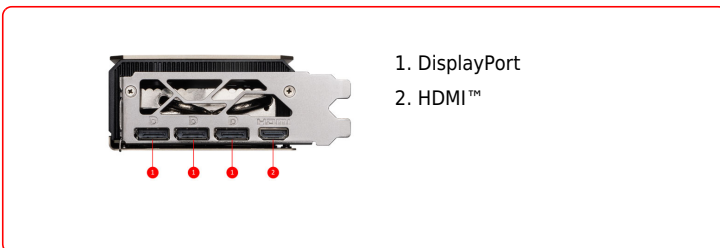

CONNECTIONS

FEATURES

Triple Fan

Three fans and a huge heatsink ensure a cool and quiet experience for you.

STORMFORCE FAN

Seven fan blades, claw texturing, and a circular arc are designed for optimal airflow with minimal noise.

Nickel-plated Copper Baseplate

Heat from the GPU and memory is swiftly captured by a nickel-plated copper baseplate and transferred.

Core Pipes

Core Pipes feature a square design to maximize contact with the GPU baseplate for optimal thermal management.

Metal Backplate

A sturdy metal backplate strengthens the graphics card while the airflow vent design reduces excess heat.

Zero Frozr

The fans completely stop when temperatures are relatively low, eliminating all noise.

Air Antegrade Fin

Fins with a V-shaped cutout are located at the airflow passthrough to improve flow efficiency.

Wave Curved 3.0

Additional efficiency is gained by adjusting the size of the wave edges under the fan motor and other spots where there is less airflow.

MSI Center

The exclusive MSI Center software lets you monitor, tweak and optimize MSI products in real-time.

Afterburner

Take full control with the most recognized and widely used graphics card overlocking software in the world.