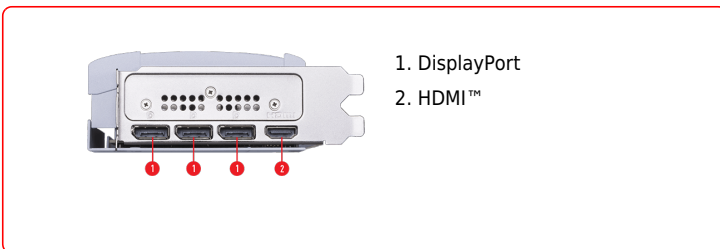

## SPECIFICATIONS

<b>Marketing Name</b>	GeForce RTX™ 5080 16G VENTUS 3X OC WHITE
<b>Memory</b>	16GB GDDR7
<b>Graphics Engine</b>	NVIDIA® GeForce RTX™ 5080
<b>Bus Standard</b>	PCI Express® Gen 5
<b>Memory Interface</b>	256-bit
<b>Core Clock Speed(MHz)</b>	Extreme Performance: 2655 MHz (MSI Center) Boost: 2640 MHz
<b>Memory Clock Speed(MHz)</b>	30 Gbps
<b>Maximum Displays</b>	4
<b>Output</b>	DisplayPort x 3 (v2.1b) HDMI™ x 1 (As specified in HDMI™ 2.1b: up to 4K 480Hz or 8K 120Hz with DSC, Gaming VRR, HDR)
<b>HDCP Support</b>	Y
<b>Power consumption (W)</b>	360 W
<b>Recommended Power Supply (W)</b>	850 W
<b>Digital Maximum Resolution</b>	7680 x 4320
<b>Power Connectors</b>	16-pin x1
<b>DirectX Version Support</b>	12 Ultimate
<b>OpenGL Version Support</b>	4.6
<b>Card Dimension(mm)</b>	303 x 121 x 49 mm
<b>Weight</b>	1084 g / 1576 g

## CONNECTIONS