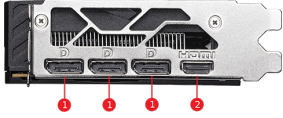

Maximum Displays	4
G-SYNC® technology	Y
Digital Maximum Resolution	7680 x 4320

CONNECTIONS

1. DisplayPort
2. HDMI™