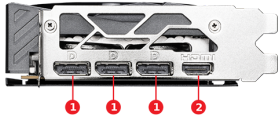

Maximum Displays	4
G-SYNC® technology	Y
Digital Maximum Resolution	7680 x 4320

CONNECTIONS

1. DisplayPort
2. HDMI™