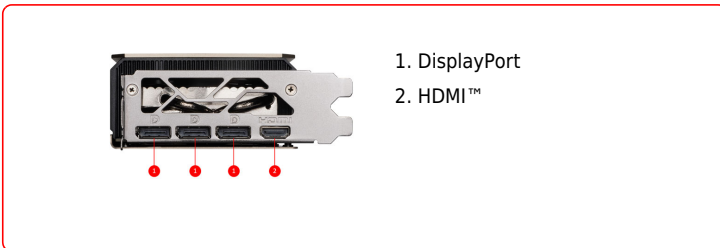

CONNECTIONS

FEATURES

- **Triple Fan**
  Three fans and a huge heatsink ensure a cool and quiet experience for you.
- **STORMFORCE FAN**
  Seven fan blades, claw texturing, and a circular arc are designed for optimal airflow with minimal noise.
- **Nickel-plated Copper Baseplate**
  Heat from the GPU and memory is swiftly captured by a nickel-plated copper baseplate and transferred.
- **Core Pipes**
  Core Pipes feature a square design to maximize contact with the GPU baseplate for optimal thermal management.
- **Metal Backplate**
  A sturdy metal backplate strengthens the graphics card while the airflow vent design reduces excess heat.
- **Zero Frozr**
  The fans completely stop when temperatures are relatively low, eliminating all noise.
- **Air Antegrade Fin**
  Fins with a V-shaped cutout are located at the airflow passthrough to improve flow efficiency.
- **Wave Curved 3.0**
  Additional efficiency is gained by adjusting the size of the wave edges under the fan motor and other spots where there is less airflow.
- **MSI Center**
  The exclusive MSI Center software lets you monitor, tweak and optimize MSI products in real-time.
- **Afterburner**
  Take full control with the most recognized and widely used graphics card overclocking software in the world.