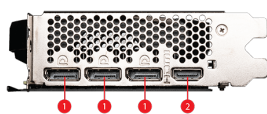

SPECIFICATIONS

Graphics Processing Unit	NVIDIA® GeForce RTX™ 4060 Ti
Núcleos	4352 Units
Memória	16GB GDDR6
Recommended PSU	550 W
Barramento Padrão	PCI Express® Gen 4 x16 (uses x8)
Interface de Memória	128-bit
Velocidade Clock Central (MHz)	Extreme Performance: 2625 MHz (MSI Center) Boost: 2610 MHz
Velocid. Clock Memória (MHz)	18 Gbps
Máximo de Monitores	4
Tecnologia G-SYNC™	Y
Saídas	DisplayPort x 3 (v1.4a) HDMI™ x 1 (Supports 4K@120Hz HDR and 8K@60Hz HDR and Variable Refresh Rate (VRR) as specified in HDMI™ 2.1a)
Suporte HDCP	Y
Consumo de energia (W)	165 W
Resolução máx. Digital	7680 x 4320
Conectores de energia	8-pin x 1
Suporte Versão DirectX	12 Ultimate
Suporte Versão OpenGL	4.6
Dimensões(mm)	199 x 120 x 42 mm
Peso	595 g / 832 g

CONNECTIONS

1. DisplayPort
2. HDMI™

FEATURES

Dual Fan

Two fans and a huge heatsink ensure a cool and quiet experience for you.

TORX FAN 4.0

A masterpiece of teamwork, fan blades work in pairs to create unprecedented levels of focused air pressure.

Metal Backplate

Thermal pads under the sturdy metal backplate provide additional cooling while the flow-through ventilation reduces trapped heat.

Zero Frozr

The fans completely stop when temperatures are relatively low, eliminating all noise.