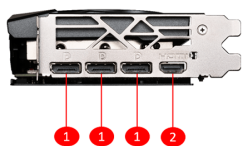

SPECIFICATIONS

| | |
|---------------------------------------|--|
| Graphics Processing Unit | NVIDIA® GeForce RTX™ 4070 SUPER |
| Núcleos | 7168 Units |
| Memória | 12GB GDDR6X |
| Recommended PSU | 650 W |
| Barramento Padrão | PCI Express® Gen 4 |
| Interface de Memória | 192-bit |
| Velocidade Clock Central (MHz) | Extreme Performance: 2655 MHz (MSI Center) Boost: 2640 MHz |
| Velocid. Clock Memória (MHz) | 21 Gbps |
| Máximo de Monitores | 4 |
| Tecnologia G-SYNC™ | Y |
| Saídas | DisplayPort x 3 (v1.4a) HDMI™ x 1 (Supports 4K@120Hz HDR and 8K@60Hz HDR and Variable Refresh Rate (VRR) as specified in HDMI 2.1a) |
| Suporte HDCP | Y |
| Consumo de energia (W) | 245W |
| Resolução máx. Digital | 7680 x 4320 |
| Conectores de energia | 16-pin x 1 |
| Suporte Versão DirectX | 12 Ultimate |
| Suporte Versão OpenGL | 4.6 |
| Dimensões(mm) | 307 x 125 x 46 mm |
| Peso | 972 g / 1585 g |

CONNECTIONS

1. DisplayPort
2. HDMI™

FEATURES

TRI FROZR 3

Stay cool and quiet. MSI's TRI FROZR 3 thermal design enhances heat dissipation all around the graphics card.

TORX FAN 5.0

Fan blades linked by ring arcs and a fan cowl work together to stabilize and maintain high-pressure airflow.

Copper Baseplate

A solid nickel-plated copper baseplate transfers heat from the GPU to all heat pipes for better cooling.

Core Pipe

Precision-machined heat pipes ensure max contact to the GPU and spread heat along the full length of the heatsink.