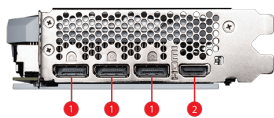

SPECIFICATIONS

Graphics Processing Unit	NVIDIA® GeForce RTX™ 4070 SUPER
Núcleos	7168 Units
Memória	12GB GDDR6X
Recommended PSU	650 W
Barramento Padrão	PCI Express® Gen 4
Interface de Memória	192-bit
Velocidade Clock Central (MHz)	Extreme Performance: 2520 MHz (MSI Center) Boost: 2505 MHz
Velocid. Clock Memória (MHz)	21 Gbps
Máximo de Monitores	4
Tecnologia G-SYNC™	Y
Consumo de energia (W)	220 W
Suporte HDCP	Y
Saídas	DisplayPort x 3 (v1.4a) HDMI™ x 1 (Supports 4K@120Hz HDR, 8K@60Hz HDR, and Variable Refresh Rate as specified in HDMI™ 2.1a)
Resolução máx. Digital	7680 x 4320
Conectores de energia	16-pin x 1
Suporte Versão DirectX	12 Ultimate
Suporte Versão OpenGL	4.6
Dimensões(mm)	242 x 125 x 43 mm
Peso	680 g / 998 g

CONNECTIONS

1. DisplayPort
2. HDMI™

FEATURES

Dual Fan

Two fans and a huge heatsink ensure a cool and quiet experience for you.

TORX FAN 4.0

A masterpiece of teamwork, fan blades work in pairs to create unprecedented levels of focused air pressure.

Copper Baseplate

A solid nickel-plated copper baseplate transfers heat from the GPU to all heat pipes for better cooling.

Core Pipe

Precision-machined heat pipes ensure max contact to the GPU and spread heat along the full length of the heatsink.

Reinforcing Backplate

The reinforcing backplate features a flow-through design that provides additional ventilation.

Zero Frozr

The fans completely stop when temperatures are relatively low, eliminating all noise.