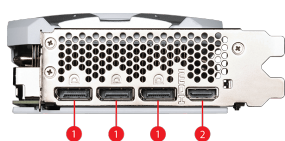

SPECIFICATIONS

Graphics Processing Unit	NVIDIA® GeForce RTX™ 4070 Ti SUPER
Núcleos	8448 Units
Memória	16GB GDDR6X
Recommended PSU	700 W
Barramento Padrão	PCI Express® Gen 4
Interface de Memória	256-bit
Velocidade Clock Central (MHz)	Extreme Performance: 2655 MHz (MSI Center) Boost: 2640 MHz
Velocid. Clock Memória (MHz)	21 Gbps
Máximo de Monitores	4
Tecnologia G-SYNC™	Y
Consumo de energia (W)	285 W
Suporte HDCP	Y
Saídas	DisplayPort x 3 (v1.4a) HDMI™ x 1 (Supports 4K@120Hz HDR, 8K@60Hz HDR, and Variable Refresh Rate as specified in HDMI™ 2.1a)
Resolução máx. Digital	7680 x 4320
Conectores de energia	16-pin x 1
Suporte Versão DirectX	12 Ultimate
Suporte Versão OpenGL	4.6
Dimensões(mm)	242 x 125 x 51 mm
Peso	882 g / 1214 g

CONNECTIONS

1. DisplayPort
2. HDMI™

FEATURES

Dual Fan

Two fans and a huge heatsink ensure a cool and quiet experience for you.

TORX FAN 4.0

A masterpiece of teamwork, fan blades work in pairs to create unprecedented levels of focused air pressure.

Copper Baseplate

A solid nickel-plated copper baseplate transfers heat from the GPU to all heat pipes for better cooling.

Core Pipe

Precision-machined heat pipes ensure max contact to the GPU and spread heat along the full length of the heatsink.

Reinforcing Backplate

The reinforcing backplate features a flow-through design that provides additional ventilation.

Zero Frozr

The fans completely stop when temperatures are relatively low, eliminating all noise.