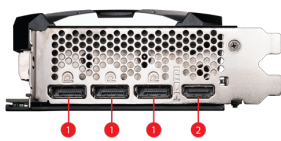

SPECIFICATIONS

Graphics Processing Unit	NVIDIA® GeForce RTX™ 4070 Ti SUPER
Núcleos	8448 Units
Memória	16GB GDDR6X
Recommended PSU	700 W
Barramento Padrão	PCI Express® Gen 4
Interface de Memória	256-bit
Velocidade Clock Central (MHz)	Extreme Performance: 2655 MHz (MSI Center) Boost: 2640 MHz
Velocid. Clock Memória (MHz)	21 Gbps
Máximo de Monitores	4
Tecnologia G-SYNC™	Y
Consumo de energia (W)	285 W
Suporte HDCP	Y
Saídas	DisplayPort x 3 (v1.4a) HDMI™ x 1 (Supports 4K@120Hz HDR, 8K@60Hz HDR, and Variable Refresh Rate as specified in HDMI™ 2.1a)
Resolução máx. Digital	7680 x 4320
Conectores de energia	16-pin x 1
Suporte Versão DirectX	12 Ultimate
Suporte Versão OpenGL	4.6
Dimensões(mm)	308 x 120 x 52 mm
Peso	1107g / 1661g

CONNECTIONS

1. DisplayPort
2. HDMI™

FEATURES

Afterburner

Take full control with the most recognized and widely used graphics card overlocking software in the world.

Triple Fan

Three fans and a huge heatsink ensure a cool and quiet experience for you.

TORX FAN 4.0

A masterpiece of teamwork, fan blades work in pairs to create unprecedented levels of focused air pressure.

Core Pipe

Precision-machined heat pipes ensure max contact to the GPU and spread heat along the full length of the heatsink.

Airflow Control

Don't sweat it, Airflow Control guides the air to exactly where it needs to be for maximum cooling.

Copper Baseplate

A solid nickel-plated copper baseplate transfers heat from the GPU to all heat pipes for better cooling.