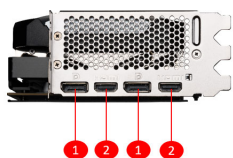

SPECIFICATIONS

| | |
|---------------------------------------|--|
| Graphics Processing Unit | NVIDIA® GeForce RTX™ 4080 SUPER |
| Núcleos | 10240 Unidades |
| Memória | 16GB GDDR6X |
| Recommended PSU | 750 W |
| Barramento Padrão | PCI Express® 4ª Geração |
| Interface de Memória | 256-bit |
| Velocidade Clock Central (MHz) | Desempenho Extremo: 2595 MHz (MSI Center) Boost: 2580 MHz |
| Velocid. Clock Memória (MHz) | 23 Gbps |
| Máximo de Monitores | 4 |
| Tecnologia G-SYNC™ | Sim |
| Consumo de energia (W) | 320 W |
| Suporte HDCP | Sim |
| Saídas | DisplayPort x 2 (v1.4a) HDMI™ x 2 (Suporte a 4K@120Hz HDR, 8K@60Hz HDR, and Taxa de Atualização Variável como especificado no HDMI™ 2.1a) |
| Resolução máx. Digital | 7680 x 4320 |
| Conectores de energia | 16-pin x1 |
| Suporte Versão DirectX | 12 Ultimate |
| Suporte Versão OpenGL | 4.6 |
| Dimensões(mm) | 322 x 136 x 62 mm |
| Peso | 1543 g / 2147 g |

CONNECTIONS

1. DisplayPort
2. HDMI™

FEATURES

- Triple Fan**
 Three fans and a huge heatsink ensure a cool and quiet experience for you.
- TORX FAN 4.0**
 A masterpiece of teamwork, fan blades work in pairs to create unprecedented levels of focused air pressure.
- Copper Baseplate**
 A solid nickel-plated copper baseplate transfers heat from the GPU to all heat pipes for better cooling.
- Core Pipe**
 Precision-machined heat pipes ensure max contact to the GPU and spread heat along the full length of the heatsink.
- Airflow Control**
 Don't sweat it, Airflow Control guides the air to exactly where it needs to be for maximum cooling.
- Metal Backplate**
 A sturdy backplate helps to strengthen the graphics card while a flow-through design reduces trapped heat.
- MSI Center**
 The exclusive MSI Center software lets you monitor, tweak and optimize MSI products in real-time.
- Afterburner**
 Take full control with the most recognized and widely used graphics card overlocking software in the world.