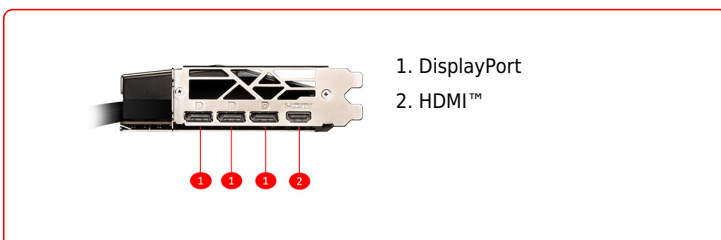

CONNECTIONS