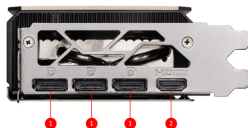

CONNECTIONS

1. DisplayPort
2. HDMI™

FEATURES

Dual Fan

Two fans and a huge heatsink ensure a cool and quiet experience for you.

STORMFORCE FAN

Seven fan blades, claw texturing, and a circular arc are designed for optimal airflow with minimal noise.

Nickel-plated Copper Baseplate

Heat from the GPU and memory is swiftly captured by a nickel-plated copper baseplate and transferred.

Core Pipes

Core Pipes feature a square design to maximize contact with the GPU baseplate for optimal thermal management.

Metal Backplate

A sturdy metal backplate strengthens the graphics card while the airflow vent design reduces excess heat.

Zero Frozr

The fans completely stop when temperatures are relatively low, eliminating all noise.

Air Antegrade Fin

Fins with a V-shaped cutout are located at the airflow passthrough to improve flow efficiency.

Wave Curved 3.0

Additional efficiency is gained by adjusting the size of the wave edges under the fan motor and other spots where there is less airflow.