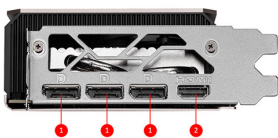

## CONNECTIONS

1. DisplayPort
2. HDMI™

### Air Antegrade Fin

Fins with a V-shaped cutout are located at the airflow passthrough to improve flow efficiency.