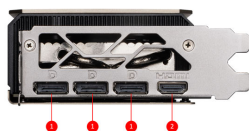

CONNECTIONS

1. DisplayPort
2. HDMI™

FEATURES

Triple Fan

Three fans and a huge heatsink ensure a cool and quiet experience for you.

STORMFORCE FAN

Seven fan blades, claw texturing, and a circular arc are designed for optimal airflow with minimal noise.

Nickel-plated Copper Baseplate

Heat from the GPU and memory is swiftly captured by a nickel-plated copper baseplate and transferred.

Core Pipes

Core Pipes feature a square design to maximize contact with the GPU baseplate for optimal thermal management.

Metal Backplate

A sturdy metal backplate strengthens the graphics card while the airflow vent design reduces excess heat.

Zero Frozr

The fans completely stop when temperatures are relatively low, eliminating all noise.

Air Antegrade Fin

Fins with a V-shaped cutout are located at the airflow passthrough to improve flow efficiency.

Wave Curved 3.0

Additional efficiency is gained by adjusting the size of the wave edges under the fan motor and other spots where there is less airflow.