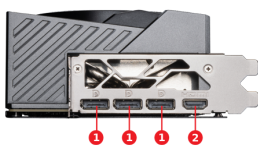

SPECIFICATIONS

Marketing Name	GeForce RTX™ 5090 32G GAMING TRIO OC
Graphics Processing Unit	NVIDIA® GeForce RTX™ 5090
Núcleos	21760 Units
Memória	32GB GDDR7
Recommended PSU	1000 W
Barramento Padrão	PCI Express® Gen 5
Interface de Memória	512-bit
Velocidade Clock Central (MHz)	Extreme Performance: 2497 MHz (MSI Center) Boost: 2482 MHz (GAMING & SILENT Mode)
Velocid. Clock Memória (MHz)	28 Gbps
Máximo de Monitores	4
Tecnologia G-SYNC™	Y
Saídas	DisplayPort x 3 (v2.1b) HDMI™ x 1 (As specified in HDMI™ 2.1b: up to 4K 480Hz or 8K 120Hz with DSC, Gaming VRR, HDR)
Suporte HDCP	Y
Consumo de energia (W)	575 W
Resolução máx. Digital	7680 x 4320
Conectores de energia	16-pin x 1 (Recomendamos Fonte de Alimentação ATX 3.1)
Suporte Versão DirectX	12 Ultimate
Suporte Versão OpenGL	4.6
Dimensões(mm)	359 x 149 x 70 mm
Peso	2119 g / 2735 g

CONNECTIONS

1. DisplayPort
2. HDMI™

FEATURES

TRI FROZR 4

Upgraded fans, airflow control, and thermal design deliver superior cooling and quieter operation.

STORMFORCE FAN

Seven fan blades, claw texturing, and a circular arc are designed for optimal airflow with minimal noise.

Nickel-plated Copper Baseplate

Heat from the GPU and memory is swiftly captured by a nickel-plated copper baseplate and transferred.

Core Pipes

Core Pipes feature a square design to maximize contact with the GPU baseplate for optimal thermal management.

Metal Backplate

A reinforcing metal backplate with airflow vents and thermal pads enhances cooling.

Dual BIOS

Dual BIOS lets you set the priority to full performance in GAMING mode or low noise in SILENT mode.