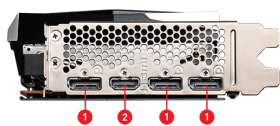

SPECIFICATIONS

Graphics Processing Unit	AMD Radeon™ RX 6650 XT
Núcleos	2048 Units
Memória	8GB GDDR6
Recommended PSU	500 W or greater
Barramento Padrão	PCI Express® Gen 4 x8
Interface de Memória	128-bit
Velocidade Clock Central (MHz)	Boost: Up to 2694 MHz Game: Up to 2523 MHz
Velocid. Clock Memória (MHz)	17.5 Gbps
Máximo de Monitores	4
FreeSync™ Technology	Y
Suporte HDCP	Y
Saídas	DisplayPort x 3 (v1.4a) HDMI™ x 1 (Supports 4K@120Hz/8K@60Hz and VRR as specified in HDMI™ 2.1)
Consumo de energia (W)	175 W
Pronta para Realidade Virtual	Y
Resolução máx. Digital	7680 x 4320
Conectores de energia	8-pin x 1
Suporte Versão DirectX	12 Ultimate
Suporte Versão OpenGL	4.6
Dimensões(mm)	278 x 130 x 51 mm
Peso	894 g / 1481 g

CONNECTIONS

1. DisplayPort
2. HDMI™

FEATURES

TWIN FROZR 8

TWIN FROZR 8 offers the perfect balance between cool temperatures and quiet fans during endless gaming sessions.

TORX FAN 4.0

A masterpiece of teamwork, fan blades work in pairs to create unprecedented levels of focused air pressure.

Core Pipe

Precision-machined heat pipes ensure max contact to the GPU and spread heat along the full length of the heatsink.

Airflow Control

Don't sweat it, Airflow Control guides the air to exactly where it needs to be for maximum cooling.

Metal Backplate

Thermal pads under the sturdy metal backplate provide additional cooling while the flow-through ventilation reduces trapped heat.

Zero Frozr

The fans completely stop when temperatures are relatively low, eliminating all noise.