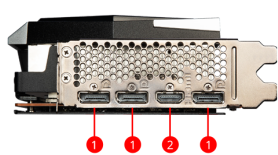

SPECIFICATIONS

Graphics Processing Unit	AMD Radeon™ RX 6750 XT
Stream Processors	2560 Units
Memória	12GB GDDR6
Recommended PSU	650 W or greater
Barramento Padrão	PCI Express® Gen 4
Interface de Memória	192-bit
Velocidade Clock Central (MHz)	Boost: Up to 2623 MHz / Game: Up to 2554 MHz
Velocid. Clock Memória (MHz)	18 Gbps
Máximo de Monitores	4
FreeSync™ Technology	Y
Saídas	DisplayPort x 3 (v1.4a) HDMI™ x 1 (Supports 4K@120Hz/8K@60Hz and VRR as specified in HDMI™ 2.1)
Suporte HDCP	Y
Consumo de energia (W)	250 W
Pronta para Realidade Virtual	Y
Resolução máx. Digital	7680x4320
Conectores de energia	8-pin x 2
Suporte Versão DirectX	12 Ultimate
Suporte Versão OpenGL	4.6
Dimensões(mm)	327 x 137 x 56 mm
Peso	1368 g / 2158 g

CONNECTIONS

1. DisplayPort
2. HDMI™

FEATURES

TRI FROZR 2

TRI FROZR 2 offers the perfect balance between cool temperatures and quiet fans during endless gaming sessions.

TORX FAN 4.0

A masterpiece of teamwork, fan blades work in pairs to create unprecedented levels of focused air pressure.

Airflow Control

Don't sweat it, Airflow Control guides the air to exactly where it needs to be for maximum cooling.

Core Pipe

Precision-machined heat pipes ensure max contact to the GPU and spread heat along the full length of the heatsink.