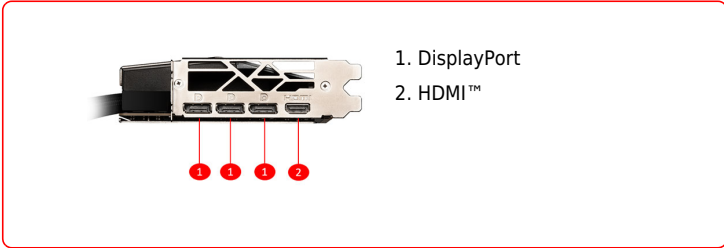

SPECIFICATIONS

CONNECTIONS

FEATURES

Zero Frozr

Zero Frozr is the calm before the storm, keeping fans still and maintaining silence until cooling is needed.

Superior Cooling

The GPU is kept cool by closed loop liquid cooler while the memory and VRM's are cooled by a radial fan.

TORX FAN 5.0

Fan blades linked by ring arcs and a fan cowl work together to stabilize and maintain high-pressure airflow.

Micro-Fin Copper Base

A copper base with fine micro-fins immersed in the liquid stream effectively transfers heat away from the VRAM and GPU.

Aluminum Heat Radiator

Easy to install 240mm black aluminum radiator to reduce fan demand and dissipate heat efficiently.

Quick And Easy Installation

Upgrade to the power of liquid-cooled graphics in one minute or less.