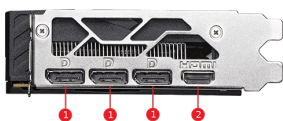

CONNECTIONS

1. DisplayPort
2. HDMI™