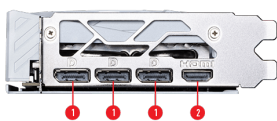

FEATURES

OMRON 60+ MILLION OMRON SWITCHES

The crisp and reliable mechanical switches rated to last over 60 million clicks.

Lightning USB 40G

Featuring a built-in USB 4 port, it offers a lightning-fast 40Gbps transmission speed.

CONNECTIONS

1. DisplayPort
2. HDMI™