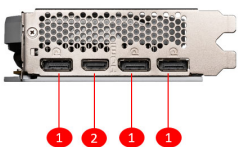

SPECIFICATIONS

Model Name	GeForce RTX™ 4060 VENTUS 2X WHITE 8G OC
Cores	3072 Units
Memory	8GB GDDR6
Graphics Engine	NVIDIA® GeForce RTX™ 4060
Interface	PCI Express® Gen 4 x 8
Weight (Card / Package)	546 g / 783 g
Memory Interface	128-bit
Core Clock Speed(MHz)	Extreme Performance: 2505 MHz (MSI Center) Boost: 2490 MHz
Memory Clock Speed(MHz)	17 Gbps
Maximum Displays	4
G-SYNC™ technology	Y
HDCP Support	Y
Power consumption (W)	115 W or 120 W
Output	DisplayPort x 3 (v1.4a) HDMI™ x 1 (Supports 4K@120Hz HDR and 8K@60Hz HDR and Variable Refresh Rate (VRR) as specified in HDMI™ 2.1a)
Digital Maximum Resolution	7680 x 4320
Recommended Power Supply (W)	550 W
Power Connectors	8-pin x 1
DirectX Version Support	12 Ultimate
OpenGL Version Support	4.6
Card Dimension(mm)	199 x 120 x 41 mm

CONNECTIONS

1. DisplayPort
2. HDMI™

FEATURES

Dual Fan

Two fans and a huge heatsink ensure a cool and quiet experience for you.

TORX FAN 4.0

A masterpiece of teamwork, fan blades work in pairs to create unprecedented levels of focused air pressure.

Zero Frozr

The fans completely stop when temperatures are relatively low, eliminating all noise.

Reinforcing Backplate

The reinforcing backplate features a flow-through design that provides additional ventilation.