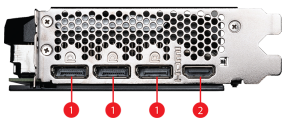

## SPECIFICATIONS

<b>Model Name</b>	GeForce RTX™ 4070 SUPER 12G VENTUS 2X OC
<b>Cores</b>	7168 Units
<b>Memory</b>	12GB GDDR6X
<b>Graphics Engine</b>	NVIDIA® GeForce RTX™ 4070 SUPER
<b>Interface</b>	PCI Express® Gen 4
<b>Weight (Card / Package)</b>	680 g / 998 g
<b>Memory Interface</b>	192-bit
<b>Core Clock Speed(MHz)</b>	Extreme Performance: 2520 MHz (MSI Center) Boost: 2505 MHz
<b>Memory Clock Speed(MHz)</b>	21 Gbps
<b>Maximum Displays</b>	4
<b>G-SYNC™ technology</b>	Y
<b>HDCP Support</b>	Y
<b>Power consumption (W)</b>	220 W
<b>Output</b>	DisplayPort x 3 (v1.4a) HDMI™ x 1 (Supports 4K@120Hz HDR, 8K@60Hz HDR, and Variable Refresh Rate as specified in HDMI™ 2.1a)
<b>Digital Maximum Resolution</b>	7680 x 4320
<b>Recommended Power Supply (W)</b>	650 W
<b>Power Connectors</b>	16-pin x 1
<b>DirectX Version Support</b>	12 Ultimate
<b>OpenGL Version Support</b>	4.6
<b>Card Dimension(mm)</b>	242 x 125 x 43 mm

## CONNECTIONS

1. DisplayPort
2. HDMI™