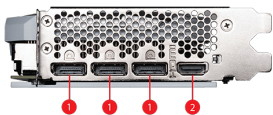

## SPECIFICATIONS

<b>Model Name</b>	GeForce RTX™ 4070 SUPER 12G VENTUS 2X WHITE OC
<b>Cores</b>	7168 Units
<b>Memory</b>	12GB GDDR6X
<b>Graphics Engine</b>	NVIDIA® GeForce RTX™ 4070 SUPER
<b>Interface</b>	PCI Express® Gen 4
<b>Weight (Card / Package)</b>	680 g / 998 g
<b>Memory Interface</b>	192-bit
<b>Core Clock Speed(MHz)</b>	Extreme Performance: 2520 MHz (MSI Center) Boost: 2505 MHz
<b>Memory Clock Speed(MHz)</b>	21 Gbps
<b>Maximum Displays</b>	4
<b>G-SYNC™ technology</b>	Y
<b>HDCP Support</b>	Y
<b>Power consumption (W)</b>	220 W
<b>Output</b>	DisplayPort x 3 (v1.4a) HDMI™ x 1 (Supports 4K@120Hz HDR, 8K@60Hz HDR, and Variable Refresh Rate as specified in HDMI™ 2.1a)
<b>Digital Maximum Resolution</b>	7680 x 4320
<b>Recommended Power Supply (W)</b>	650 W
<b>Power Connectors</b>	16-pin x 1
<b>DirectX Version Support</b>	12 Ultimate
<b>OpenGL Version Support</b>	4.6
<b>Card Dimension(mm)</b>	242 x 125 x 43 mm

## CONNECTIONS

1. DisplayPort
2. HDMI™

## FEATURES

- Dual Fan**  
Two fans and a huge heatsink ensure a cool and quiet experience for you.
- TORX FAN 4.0**  
A masterpiece of teamwork, fan blades work in pairs to create unprecedented levels of focused air pressure.
- Copper Baseplate**  
A solid nickel-plated copper baseplate transfers heat from the GPU to all heat pipes for better cooling.
- Core Pipe**  
Precision-machined heat pipes ensure max contact to the GPU and spread heat along the full length of the heatsink.
- Reinforcing Backplate**  
The reinforcing backplate features a flow-through design that provides additional ventilation.
- Zero Frozr**  
The fans completely stop when temperatures are relatively low, eliminating all noise.
- MSI Center**  
The exclusive MSI Center software lets you monitor, tweak and optimize MSI products in real-time.
- Afterburner**  
Take full control with the most recognized and widely used graphics card overclocking software in the world.