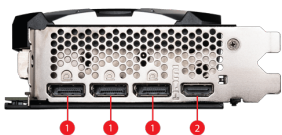

SPECIFICATIONS

Model Name	GeForce RTX™ 4070 Ti SUPER 16G VENTUS 3X OC
Cores	8448 Units
Memory	16GB GDDR6X
Graphics Engine	NVIDIA® GeForce RTX™ 4070 Ti SUPER
Interface	PCI Express® Gen 4
Weight (Card / Package)	1107g / 1661g
Memory Interface	256-bit
Core Clock Speed(MHz)	Extreme Performance: 2655 MHz (MSI Center) Boost: 2640 MHz
Memory Clock Speed(MHz)	21 Gbps
Maximum Displays	4
G-SYNC™ technology	Y
HDCP Support	Y
Power consumption (W)	285 W
Output	DisplayPort x 3 (v1.4a) HDMI™ x 1 (Supports 4K@120Hz HDR, 8K@60Hz HDR, and Variable Refresh Rate as specified in HDMI™ 2.1a)
Digital Maximum Resolution	7680 x 4320
Recommended Power Supply (W)	700 W
Power Connectors	16-pin x 1
DirectX Version Support	12 Ultimate
OpenGL Version Support	4.6
Card Dimension(mm)	308 x 120 x 52 mm

CONNECTIONS

1. DisplayPort
2. HDMI™

FEATURES

Afterburner

Take full control with the most recognized and widely used graphics card overlocking software in the world.

Core Pipe

Precision-machined heat pipes ensure max contact to the GPU and spread heat along the full length of the heatsink.

TORX FAN 4.0

A masterpiece of teamwork, fan blades work in pairs to create unprecedented levels of focused air pressure.

Triple Fan

Three fans and a huge heatsink ensure a cool and quiet experience for you.

Reinforcing Backplate

The reinforcing backplate features a flow-through design that provides additional ventilation.

Copper Baseplate

A solid nickel-plated copper baseplate transfers heat from the GPU to all heat pipes for better cooling.