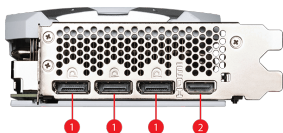

SPECIFICATIONS

Model Name	GeForce RTX™ 4070 Ti VENTUS 2X WHITE 12G OC
Cores	7680 Units
Memory	12GB GDDR6X
Graphics Engine	NVIDIA® GeForce RTX™ 4070 Ti
Interface	PCI Express® Gen 4
Weight (Card / Package)	856 g / 1207 g
Memory Interface	192-bit
Core Clock Speed(MHz)	Extreme Performance: 2655 MHz (MSI Center) Boost: 2640 MHz
Memory Clock Speed(MHz)	21 Gbps
Maximum Displays	4
G-SYNC™ technology	Y
HDCP Support	Y
Power consumption (W)	285 W
Output	DisplayPort x 3 (v1.4a) HDMI™ x 1 (Supports 4K@120Hz HDR, 8K@60Hz HDR, and Variable Refresh Rate as specified in HDMI™ 2.1a)
Digital Maximum Resolution	7680 x 4320
Recommended Power Supply (W)	700 W
Power Connectors	16-pin x 1
DirectX Version Support	12 Ultimate
OpenGL Version Support	4.6
Card Dimension(mm)	242 x 125 x 51 mm

CONNECTIONS

1. DisplayPort
2. HDMI™

FEATURES

Dual Fan

Two fans and a huge heatsink ensure a cool and quiet experience for you.

TORX FAN 4.0

A masterpiece of teamwork, fan blades work in pairs to create unprecedented levels of focused air pressure.

Copper Baseplate

A solid nickel-plated copper baseplate transfers heat from the GPU to all heat pipes for better cooling.

Core Pipe

Precision-machined heat pipes ensure max contact to the GPU and spread heat along the full length of the heatsink.

Reinforcing Backplate

The reinforcing backplate features a flow-through design that provides additional ventilation.

Zero Frozr

The fans completely stop when temperatures are relatively low, eliminating all noise.