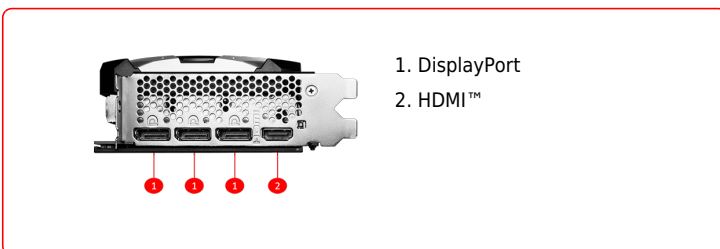

SPECIFICATIONS

Model Name	GeForce RTX™ 4070 Ti VENTUS 3X E 12G OC
Cores	7680 Units
Memory	12GB GDDR6X
Graphics Engine	NVIDIA® GeForce RTX™ 4070 Ti
Interface	PCI Express® Gen 4
Weight (Card / Package)	1073 g / 1667g
Memory Interface	192-bit
Core Clock Speed(MHz)	Extreme Performance: 2655 MHz (MSI Center) Boost: 2640 MHz
Memory Clock Speed(MHz)	21 Gbps
Maximum Displays	4
G-SYNC™ technology	Y
HDCP Support	Y
Power consumption (W)	285 W
Output	DisplayPort x 3 (v1.4a) HDMI™ x 1 (Supports 4K@120Hz HDR, 8K@60Hz HDR, and Variable Refresh Rate as specified in HDMI™ 2.1a)
Digital Maximum Resolution	7680 x 4320
Recommended Power Supply (W)	700 W
Power Connectors	16-pin x 1
DirectX Version Support	12 Ultimate
OpenGL Version Support	4.6
Card Dimension(mm)	308 x 120 x 51 mm

CONNECTIONS

1. DisplayPort
2. HDMI™

FEATURES

Triple Fan

Three fans and a huge heatsink ensure a cool and quiet experience for you.

TORX FAN 4.0

A masterpiece of teamwork, fan blades work in pairs to create unprecedented levels of focused air pressure.

Copper Baseplate

A solid nickel-plated copper baseplate transfers heat from the GPU to all heat pipes for better cooling.

Core Pipe

Precision-machined heat pipes ensure max contact to the GPU and spread heat along the full length of the heatsink.