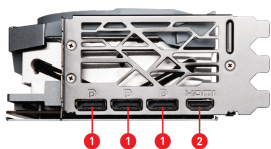

## SPECIFICATIONS

<b>Model Name</b>	GeForce RTX™ 4080 16GB GAMING X TRIO WHITE
<b>Cores</b>	9728 Units
<b>Memory</b>	16GB GDDR6X
<b>Graphics Engine</b>	NVIDIA® GeForce RTX™ 4080 16GB
<b>Interface</b>	PCI Express® Gen 4
<b>Weight (Card / Package)</b>	1885 g / 2958 g
<b>Memory Interface</b>	256-bit
<b>Core Clock Speed(MHz)</b>	Extreme Performance: 2610 MHz (MSI Center) Boost: 2595 MHz (GAMING & SILENT Mode)
<b>Memory Clock Speed(MHz)</b>	22.4 Gbps
<b>Maximum Displays</b>	4
<b>G-SYNC™ technology</b>	Y
<b>HDCP Support</b>	Y
<b>Power consumption (W)</b>	320 W
<b>Output</b>	DisplayPort x 3 (v1.4a) HDMI™ x 1 (Supports 4K@120Hz HDR, 8K@60Hz HDR, and Variable Refresh Rate as specified in HDMI™ 2.1a)
<b>Digital Maximum Resolution</b>	7680 x 4320
<b>Recommended Power Supply (W)</b>	850 W (Min.750W)
<b>Power Connectors</b>	16-pin x 1
<b>DirectX Version Support</b>	12 Ultimate
<b>OpenGL Version Support</b>	4.6
<b>Card Dimension(mm)</b>	337 x 140 x 67 mm

## CONNECTIONS

1. DisplayPort
2. HDMI™

### Core Pipe

Precision-machined heat pipes ensure max contact to the GPU and spread heat along the full length of the heatsink.

### Anti Bending

A die-cast anti-bending plate reinforces the card while thermal pads allow cooling to reach critical component underneath.