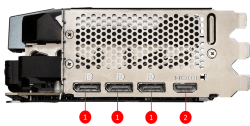

SPECIFICATIONS

Cores	9728 Units
Memory	16GB GDDR6X
Graphics Engine	NVIDIA® GeForce RTX™ 4080 16GB
Interface	PCI Express® Gen 4
Weight (Card / Package)	1595g / 2200g
Memory Interface	256-bit
Core Clock Speed(MHz)	Extreme Performance: 2550 MHz (MSI Center) Boost: 2535 MHz
Memory Clock Speed(MHz)	22.4 Gbps
Maximum Displays	4
G-SYNC™ technology	Y
Power consumption (W)	320W
HDCP Support	Y
Output	DisplayPort x 3 (v1.4a) HDMI™ x 1 (Supports 4K@120Hz HDR, 8K@60Hz HDR, and Variable Refresh Rate as specified in HDMI™ 2.1a)
Digital Maximum Resolution	7680 x 4320
Recommended Power Supply (W)	750W
Power Connectors	16pin x 1
DirectX Version Support	12 Ultimate
OpenGL Version Support	4.6
Card Dimension(mm)	322 x 136 x 63mm

CONNECTIONS

1. DisplayPort
2. HDMI™

FEATURES

- Core Pipe**
 Precision-machined heat pipes ensure max contact to the GPU and spread heat along the full length of the heatsink.
- TORX FAN 4.0**
 A masterpiece of teamwork, fan blades work in pairs to create unprecedented levels of focused air pressure.
- Metal Backplate**
 Thermal pads under the sturdy metal backplate provide additional cooling while the flow-through ventilation reduces trapped heat.
- Triple Fan**
 Three fans and a huge heatsink ensure a cool and quiet experience for you.
- Airflow Control**
 Don't sweat it, Airflow Control guides the air to exactly where it needs to be for maximum cooling.
- MSI Center**
 The exclusive MSI Center software lets you monitor, tweak and optimize MSI products in real-time.
- Copper Baseplate**
 A solid nickel-plated copper baseplate transfers heat from the GPU to all heat pipes for better cooling.