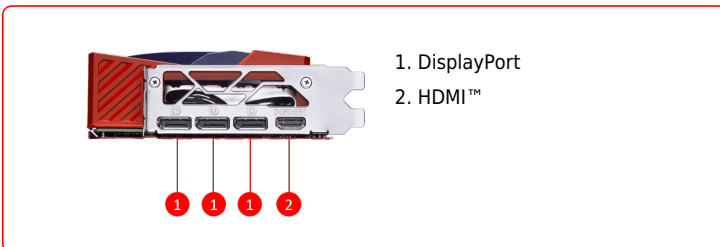

SPECIFICATIONS

Marketing Name	GeForce RTX™ 5070 Ti 16G MLG EDITION OC
Model Name	G507T-16MEC
Cores	8960 Units
Memory	16GB GDDR7
Graphics Engine	NVIDIA® GeForce RTX™ 5070 Ti
Interface	PCI Express® Gen 5
Weight (Card / Package)	1282 g / 2100 g
Memory Interface	256-bit
Core Clock Speed(MHz)	Extreme performance: 2580 MHz (MSI Center) Boost: 2572 MHz (GAMING & SILENT Mode)
Memory Clock Speed(MHz)	28 Gbps
Maximum Displays	4
G-SYNC™ technology	Y
Output	DisplayPort x 3 (v2.1b) HDMI™ x 1 (As specified in HDMI™ 2.1b: up to 4K 480Hz or 8K 120Hz with DSC, Gaming VRR, HDR)
HDCP Support	Y
Power consumption (W)	300 W
Recommended Power Supply (W)	750 W
Digital Maximum Resolution	7680 x 4320
Power Connectors	16-pin x 1 (ATX 3.1 PSU recommended)
DirectX Version Support	12 Ultimate
OpenGL Version Support	4.6
Card Dimension(mm)	338 x 140 x 50 mm

CONNECTIONS

1. DisplayPort
2. HDMI™

FEATURES

TRI FROZR 4

Upgraded fans, airflow control, and thermal design deliver superior cooling and quieter operation.

STORMFORCE FAN

Seven fan blades, claw texturing, and a circular arc are designed for optimal airflow with minimal noise.

Nickel-plated Copper Baseplate

Heat from the GPU and memory is swiftly captured by a nickel-plated copper baseplate and transferred.

Core Pipes

Core Pipes feature a square design to maximize contact with the GPU baseplate for optimal thermal management.

Etched Metal Backplate

A sturdy etched metal backplate strengthens the graphics card while the airflow vent design reduces excess heat.

Wave Curved 4.0

Precision-engineered wave edges with a high-low fin design enhance airflow and reduce turbulence.