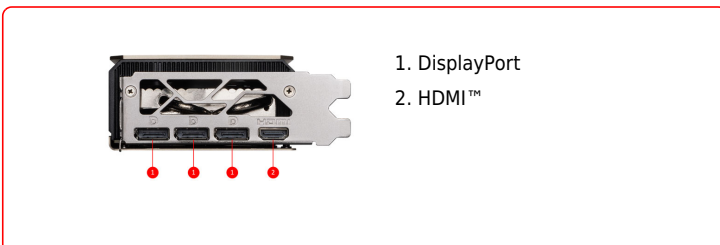

SPECIFICATIONS

Marketing Name	GeForce RTX™ 5080 16G INSPIRE 3X OC
Model Name	G5080-16I3C
Cores	10752 Units
Memory	16GB GDDR7
Graphics Engine	NVIDIA® GeForce RTX™ 5080
Interface	PCI Express® Gen 5
Weight (Card / Package)	950 g / 1437 g
Memory Interface	256-bit
Core Clock Speed(MHz)	Extreme Performance: 2655 MHz (MSI Center) Boost: 2640 MHz
Memory Clock Speed(MHz)	30 Gbps
Maximum Displays	4
G-SYNC™ technology	Y
Output	DisplayPort x 3 (v2.1b) HDMI™ x 1 (As specified in HDMI™ 2.1b: up to 4K 480Hz or 8K 120Hz with DSC, Gaming VRR, HDR)
HDCP Support	Y
Power consumption (W)	360W
Recommended Power Supply (W)	850W
Digital Maximum Resolution	7680 x 4320
Power Connectors	16-pin x 1 (ATX 3.1 PSU recommended)
DirectX Version Support	12 Ultimate
OpenGL Version Support	4.6
Card Dimension(mm)	288 x 112 x 50 mm

CONNECTIONS

FEATURES

Triple Fan

Three fans and a huge heatsink ensure a cool and quiet experience for you.

STORMFORCE FAN

Seven fan blades, claw texturing, and a circular arc are designed for optimal airflow with minimal noise.

Nickel-plated Copper Baseplate

Heat from the GPU and memory is swiftly captured by a nickel-plated copper baseplate and transferred.

Core Pipes

Core Pipes feature a square design to maximize contact with the GPU baseplate for optimal thermal management.

Air Antegrade Fin

Fins with a V-shaped cutout are located at the airflow passthrough to improve flow efficiency.

Wave Curved 3.0

Additional efficiency is gained by adjusting the size of the wave edges under the fan motor and other spots where there is less airflow.