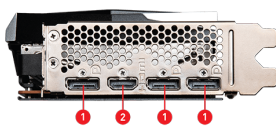

SPECIFICATIONS

Model Name	Radeon™ RX 6650 XT GAMING X 8G
Cores	2048 Units
Memory	8GB GDDR6
Graphics Engine	AMD Radeon™ RX 6650 XT
Interface	PCI Express® Gen 4 x8
Memory Interface	128-bit
Core Clock Speed(MHz)	Boost: Up to 2694 MHz Game: Up to 2523 MHz
Memory Clock Speed(MHz)	17.5 Gbps
Maximum Displays	4
FreeSync™ Technology	Y
Power consumption (W)	175 W
Output	DisplayPort x 3 (v1.4a) HDMI™ x 1 (Supports 4K@120Hz/8K@60Hz and VRR as specified in HDMI™ 2.1)
HDCP Support	Y
Virtual Reality Ready	Y
Digital Maximum Resolution	7680 x 4320
Recommended Power Supply (W)	500 W or greater
Power Connectors	8-pin x 1
DirectX Version Support	12 Ultimate
OpenGL Version Support	4.6
Card Dimension(mm)	278 x 130 x 51 mm

CONNECTIONS

1. DisplayPort
2. HDMI™

FEATURES

TWIN FROZR 8

TWIN FROZR 8 offers the perfect balance between cool temperatures and quiet fans during endless gaming sessions.

TORX FAN 4.0

A masterpiece of teamwork, fan blades work in pairs to create unprecedented levels of focused air pressure.

Core Pipe

Precision-machined heat pipes ensure max contact to the GPU and spread heat along the full length of the heatsink.

Airflow Control

Don't sweat it, Airflow Control guides the air to exactly where it needs to be for maximum cooling.

Metal Backplate

Thermal pads under the sturdy metal backplate provide additional cooling while the flow-through ventilation reduces trapped heat.

Zero Frozr

The fans completely stop when temperatures are relatively low, eliminating all noise.