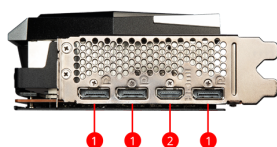

SPECIFICATIONS

Stream Processors	2560 Units
Model Name	Radeon™ RX 6750 XT GAMING X TRIO 12G
Memory	12GB GDDR6
Graphics Engine	AMD Radeon™ RX 6750 XT
Interface	PCI Express® Gen 4
Memory Interface	192-bit
Core Clock Speed(MHz)	Boost: Up to 2623 MHz / Game: Up to 2554 MHz
Memory Clock Speed(MHz)	18 Gbps
Maximum Displays	4
FreeSync™ Technology	Y
Power consumption (W)	250 W
HDCP Support	Y
Output	DisplayPort x 3 (v1.4a) HDMI™ x 1 (Supports 4K@120Hz/8K@60Hz and VRR as specified in HDMI™ 2.1)
Recommended Power Supply (W)	650 W or greater
Virtual Reality Ready	Y
Digital Maximum Resolution	7680x4320
Power Connectors	8-pin x 2
DirectX Version Support	12 Ultimate
OpenGL Version Support	4.6
Card Dimension(mm)	327 x 137 x 56 mm

CONNECTIONS

1. DisplayPort
2. HDMI™

FEATURES

TRI FROZR 2

TRI FROZR 2 offers the perfect balance between cool temperatures and quiet fans during endless gaming sessions.

TORX FAN 4.0

A masterpiece of teamwork, fan blades work in pairs to create unprecedented levels of focused air pressure.

Airflow Control

Don't sweat it, Airflow Control guides the air to exactly where it needs to be for maximum cooling.

Core Pipe

Precision-machined heat pipes ensure max contact to the GPU and spread heat along the full length of the heatsink.