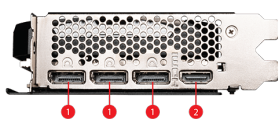

SPECIFICATIONS

Model Name	GeForce RTX™ 4060 Ti VENTUS 3X 16G OC
Cores	4352 Units
Memory	16GB GDDR6
Standard sběrnice	PCI Express® Gen 4 x16 (uses x8)
Rozhraní paměti	128-bit
Takt jádra (MHz)	Extreme Performance: 2625 MHz (MSI Center) Boost: 2610 MHz
Takt paměti (MHz)	18 Gbps
Max připojených displejů	4
HDCP podpora	Y
Output	DisplayPort x 3 (v1.4a) HDMI™ x 1 (Supports 4K@120Hz HDR and 8K@60Hz HDR and Variable Refresh Rate (VRR) as specified in HDMI™ 2.1a)
Digital Maximum Resolution	7680 x 4320
Doporučený výkon zdroje (W)	550 W
Napájecí kabely	8-pin x 1
Podpora DirectX verze	12 Ultimate
Podpora OpenGL verze	4.6
Rozměry (mm)	308 x 120 x 42 mm
Váha (g)	757 g / 1109 g

CONNECTIONS

1. DisplayPort
2. HDMI™

FEATURES

Triple Fan

Three fans and a huge heatsink ensure a cool and quiet experience for you.

TORX FAN 4.0

A masterpiece of teamwork, fan blades work in pairs to create unprecedented levels of focused air pressure.

Copper Baseplate

A solid nickel-plated copper baseplate transfers heat from the GPU to all heat pipes for better cooling.

Core Pipe

Precision-machined heat pipes ensure max contact to the GPU and spread heat along the full length of the heatsink.

Airflow Control

Don't sweat it, Airflow Control guides the air to exactly where it needs to be for maximum cooling.

Metal Backplate

Thermal pads under the sturdy metal backplate provide additional cooling while the flow-through ventilation reduces trapped heat.