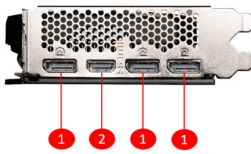

SPECIFICATIONS

CONNECTIONS

1. DisplayPort
2. HDMI™

FEATURES

Dual Fan

Two fans and a huge heatsink ensure a cool and quiet experience for you.

TORX FAN 4.0

A masterpiece of teamwork, fan blades work in pairs to create unprecedented levels of focused air pressure.

Backplate

A clean-looking backplate reinforces the length of the card.

Zero Frozr

Zero Frozr is the calm before the storm, keeping fans still and maintaining silence until cooling is needed.

MSI Center

The exclusive MSI Center software lets you monitor, tweak and optimize MSI products in real-time.