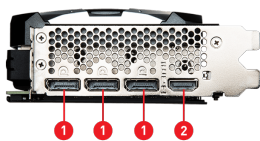

CONNECTIONS

1. DisplayPort
2. HDMI™