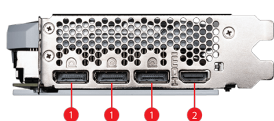

SPECIFICATIONS

Model Name	GeForce RTX™ 4070 VENTUS 2X WHITE 12G OC
Cores	5888 Units
Memory	12GB GDDR6X
Standard sběrnice	PCI Express® Gen 4
Rozhraní paměti	192-bit
Takt jádra (MHz)	Extreme Performance: 2520 MHz (MSI Center) Boost: 2505 MHz
Takt paměti (MHz)	21 Gbps
Max připojených displejů	4
HDCP podpora	Y
Output	DisplayPort x 3 (v1.4a) HDMI™ x 1 (Supports 4K@120Hz HDR, 8K@60Hz HDR, and Variable Refresh Rate as specified in HDMI™ 2.1a)
Digital Maximum Resolution	7680 x 4320
Doporučený výkon zdroje (W)	650 W
Napájecí kabely	8-pin x 1
Podpora DirectX verze	12 Ultimate
Podpora OpenGL verze	4.6
Rozměry (mm)	242 x 125 x 43 mm
Váha (g)	672 g / 971 g

CONNECTIONS

1. DisplayPort
2. HDMI™

FEATURES

Dual Fan

Two fans and a huge heatsink ensure a cool and quiet experience for you.

TORX FAN 4.0

A masterpiece of teamwork, fan blades work in pairs to create unprecedented levels of focused air pressure.

Copper Baseplate

A solid nickel-plated copper baseplate transfers heat from the GPU to all heat pipes for better cooling.

Core Pipe

Precision-machined heat pipes ensure max contact to the GPU and spread heat along the full length of the heatsink.

Reinforcing Backplate

The reinforcing backplate features a flow-through design that provides additional ventilation.

Zero Frozr

The fans completely stop when temperatures are relatively low, eliminating all noise.