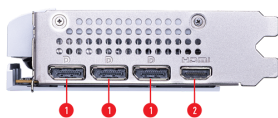

SPECIFICATIONS

Marketing Name	GeForce RTX™ 5060 8G VENTUS 2X OC WHITE
Model Name	G5060-8V2CW
Cores	3840 Units
Memory	8GB GDDR7
Standard sběrnice	PCI Express® Gen 5 x16 (uses x8)
Rozhraní paměti	128-bit
Takt jádra (MHz)	Extreme Performance: 2535 MHz (MSI Center) Boost: 2527 MHz
Takt paměti (MHz)	28 Gbps
Max připojených displejů	4
Output	DisplayPort x 3 (v2.1b) HDMI™ x 1 (As specified in HDMI™ 2.1b: up to 4K 480Hz or 8K 120Hz with DSC, Gaming VRR, HDR)
HDCP podpora	Y
Doporučený výkon zdroje (W)	550 W
Digital Maximum Resolution	7680 x 4320
Napájecí kabely	8-pin x1
Podpora DirectX verze	12 Ultimate
Podpora OpenGL verze	4.6
Rozměry (mm)	197 x 120 x 41 mm
Váha (g)	511 g / 829 g

CONNECTIONS

1. DisplayPort
2. HDMI™

FEATURES

Dual Fan

Two fans and a huge heatsink ensure a cool and quiet experience for you.

TORX FAN 5.0

Fan blades linked by ring arcs and a fan cowl work together to stabilize and maintain high-pressure airflow.

Backplate

A clean-looking backplate reinforces the length of the card.

Zero Frozr

Zero Frozr is the calm before the storm, keeping fans still and maintaining silence until cooling is needed.

Fuse

Additional fuses built into the custom PCB provide additional safeguards against electrical damage.