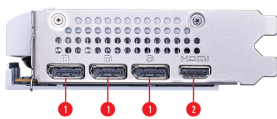

SPECIFICATIONS

Marketing Name	GeForce RTX™ 5060 8G VENTUS 2X WHITE
Model Name	G5060-8V2W
Cores	3840 Units
Memory	8GB GDDR7
Standard sběrnice	PCI Express® Gen 5 x16 (uses x8)
Rozhraní paměti	128-bit
Takt jádra (MHz)	Extreme Performance: 2512 MHz (MSI Center) Boost: 2497 MHz
Takt paměti (MHz)	28 Gbps
Max připojených displejů	4
Output	DisplayPort x 3 (v2.1b) HDMI™ x 1 (As specified in HDMI™ 2.1b: up to 4K 480Hz or 8K 120Hz with DSC, Gaming VRR, HDR)
HDCP podpora	Y
Doporučený výkon zdroje (W)	550 W
Digital Maximum Resolution	7680 x 4320
Napájecí kabely	8-pin x1
Podpora DirectX verze	12 Ultimate
Podpora OpenGL verze	4.6
Rozměry (mm)	197 x 120 x 41 mm
Váha (g)	511 g / 829 g

CONNECTIONS

1. DisplayPort
2. HDMI™

FEATURES

Dual Fan

Two fans and a huge heatsink ensure a cool and quiet experience for you.

TORX FAN 5.0

Fan blades linked by ring arcs and a fan cowl work together to stabilize and maintain high-pressure airflow.

Backplate

A clean-looking backplate reinforces the length of the card.

Zero Frozr

Zero Frozr is the calm before the storm, keeping fans still and maintaining silence until cooling is needed.

Fuse

Additional fuses built into the custom PCB provide additional safeguards against electrical damage.