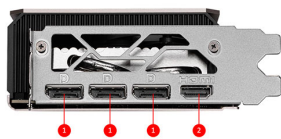

## CONNECTIONS

1. DisplayPort
2. HDMI™

### Air Antegrade Fin

Fins with a V-shaped cutout are located at the airflow passthrough to improve flow efficiency.