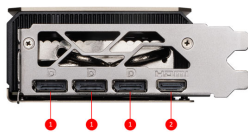

## CONNECTIONS

1. DisplayPort
2. HDMI™

### Metal Backplate

A sturdy metal backplate strengthens the graphics card while the airflow vent design reduces excess heat.

### Air Antegrade Fin

Fins with a V-shaped cutout are located at the airflow passthrough to improve flow efficiency.