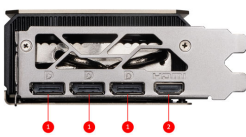

## CONNECTIONS

1. DisplayPort
2. HDMI™

### Air Antegrade Fin

Fins with a V-shaped cutout are located at the airflow passthrough to improve flow efficiency.