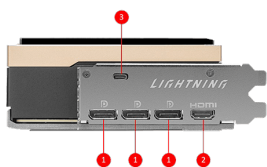

SPECIFICATIONS

Marketing Name	GeForce RTX™ 5090 32G LIGHTNING Z
Model Name	G5090-32LZ
Cores	21760 Units
Memory	32GB GDDR7
Standard sběrnice	PCI Express® Gen 5x 16
Rozhraní paměti	512bit
Takt jádra (MHz)	Extreme Performance: 2775 MHz (MSI Center) Boost: 2730 MHz
Takt paměti (MHz)	28 Gbps
Max připojených displejů	4
Output	USB Type-C x 1 (Dedicated for Lightning display panel only), DisplayPort x 3 (2.1b), HDMI™ x 1 (As specified in HDMI™ 2.1b: up to 4K 480Hz or 8K 120Hz with DSC, Gaming VRR, HDR)
HDCP podpora	Y
Doporučený výkon zdroje (W)	1500W+
Digital Maximum Resolution	7680 x 4320
Napájecí kabely	16-pin x 2 (1-to-3 dongle not supported.)
Podpora DirectX verze	12 Ultimate
Podpora OpenGL verze	4.6
Rozměry (mm)	Card: 260 x 151 x 61 mm Radiator: 394 x 120 x 56 mm
Váha (g)	TBD g / TBD g

CONNECTIONS

1. DisplayPort
2. HDMI™
3. Type-C (For Lightning display panel only)

FEATURES

CUSTOM PCB FOR EXTREME OVERCLOCKING

Engineered for extreme 3oz copper layer and premium components to deliver exceptional stability, and sustained peak performance.

FORGED IN CARBON FIBER — REINFORCED. LIGHT. BEAUTIFUL.

Rigid carbon fiber and Lightning Pattern detailing deliver technical elegance.

FULL-COVER COLDPLATE FOR MAXIMUM COOLING

Precision-engineered waterways cover the GPU, VRAM, and MOSFETs, ensuring uncompromised thermal performance.

HYBRID-FIN RADIATOR FOR OPTIMIZED AIRFLOW

A uniquely engineered fin structure alternates between dense and sparse sections, creating distinct hot and cold zones that enhance heat exchange.

NEXT-GENERATION ADVANCED PUMP