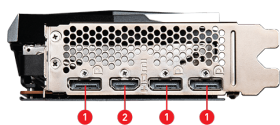

SPECIFICATIONS

Model Name	Radeon™ RX 6600 XT GAMING X 8G
Cores	2048 Units
Memory	8GB GDDR6
Standard sběrnice	PCI Express® 4.0 x8
Rozhraní paměti	128-bit
Takt jádra (MHz)	Boost: Up to 2607 MHz Game: Up to 2428 MHz
Takt paměti (MHz)	16 Gbps
Max připojených displejů	4
HDCP podpora	Y
Output	DisplayPort x 3 (v1.4) HDMI™ x 1 (Supports 4K@120Hz/8K@60Hz and VRR as specified in HDMI™ 2.1)
Digital Maximum Resolution	7680 x 4320
Virtual Reality Ready	Y
Doporučený výkon zdroje (W)	500 W or greater
Napájecí kabely	8-pin x 1
Podpora DirectX verze	12 API
Podpora OpenGL verze	4.6
Rozměry (mm)	277 x 130 x 51 mm
Váha (g)	886 g / 1473 g

CONNECTIONS

1. DisplayPort
2. HDMI™

FEATURES

Mystic Light

Mystic Light gives you complete control of the RGB lighting for MSI devices and compatible RGB products.

TWIN FROZR 8

TWIN FROZR 8 offers the perfect balance between cool temperatures and quiet fans during endless gaming sessions.

Core Pipe

Precision-machined heat pipes ensure max contact and spread heat along the full length of the heatsink.

Airflow Control

Don't sweat it, Airflow Control guides the air to exactly where it needs to be for maximum cooling.