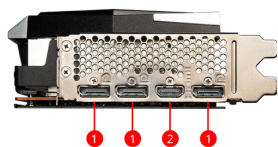

SPECIFICATIONS

Model Name	Radeon™ RX 6750 XT GAMING X TRIO 12G
Memory	12GB GDDR6
Standard sběrnice	PCI Express® Gen 4
Rozhraní paměti	192-bit
Takt jádra (MHz)	Boost: Up to 2623 MHz / Game: Up to 2554 MHz
Takt paměti (MHz)	18 Gbps
Max připojených displejů	4
Output	DisplayPort x 3 (v1.4a) HDMI™ x 1 (Supports 4K@120Hz/8K@60Hz and VRR as specified in HDMI™ 2.1)
HDCP podpora	Y
Digital Maximum Resolution	7680x4320
Virtual Reality Ready	Y
Doporučený výkon zdroje (W)	650 W or greater
Napájecí kabely	8-pin x 2
Podpora DirectX verze	12 Ultimate
Podpora OpenGL verze	4.6
Rozměry (mm)	327 x 137 x 56 mm
Váha (g)	1368 g / 2158 g

CONNECTIONS

1. DisplayPort
2. HDMI™

FEATURES

Mystic Light

Mystic Light gives you complete control of the RGB lighting for MSI devices and compatible RGB products.

TRI FROZR 2

TRI FROZR 2 offers the perfect balance between cool temperatures and quiet fans during endless gaming sessions.

Core Pipe

Precision-machined heat pipes ensure max contact and spread heat along the full length of the heatsink.

Airflow Control

Don't sweat it, Airflow Control guides the air to exactly where it needs to be for maximum cooling.