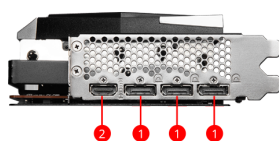

SPECIFICATIONS

Model Name	Radeon™ RX 6950 XT GAMING TRIO 16G
Memory	16GB GDDR6
Standard sběrnice	PCI Express® Gen 4
Rozhraní paměti	256-bit
Takt jádra (MHz)	Boost: Up to 2324 MHz Game: Up to 2116 MHz
Takt paměti (MHz)	18 Gbps
Max připojených displejů	4
Output	DisplayPort x 3 (v.1.4a) HDMI™ x 1 (Supports 4K@120Hz/8K@60Hz and VRR as specified in HDMI™ 2.1)
HDCP podpora	Y
Virtual Reality Ready	Y
Digital Maximum Resolution	7680x4320
Doporučený výkon zdroje (W)	850 W or greater
Napájecí kabely	8-pin x 3
Podpora DirectX verze	12 Ultimate
Podpora OpenGL verze	4.6
Rozměry (mm)	325 x 140 x 55mm
Váha (g)	1605 g / 2434 g

CONNECTIONS

1. DisplayPort
2. HDMI™

FEATURES

Mystic Light

Mystic Light gives you complete control of the RGB lighting for MSI devices and compatible RGB products.

TRI FROZR 2

TRI FROZR 2 offers the perfect balance between cool temperatures and quiet fans during endless gaming sessions.

Core Pipe

Precision-machined heat pipes ensure max contact and spread heat along the full length of the heatsink.

Airflow Control

Don't sweat it, Airflow Control guides the air to exactly where it needs to be for maximum cooling.